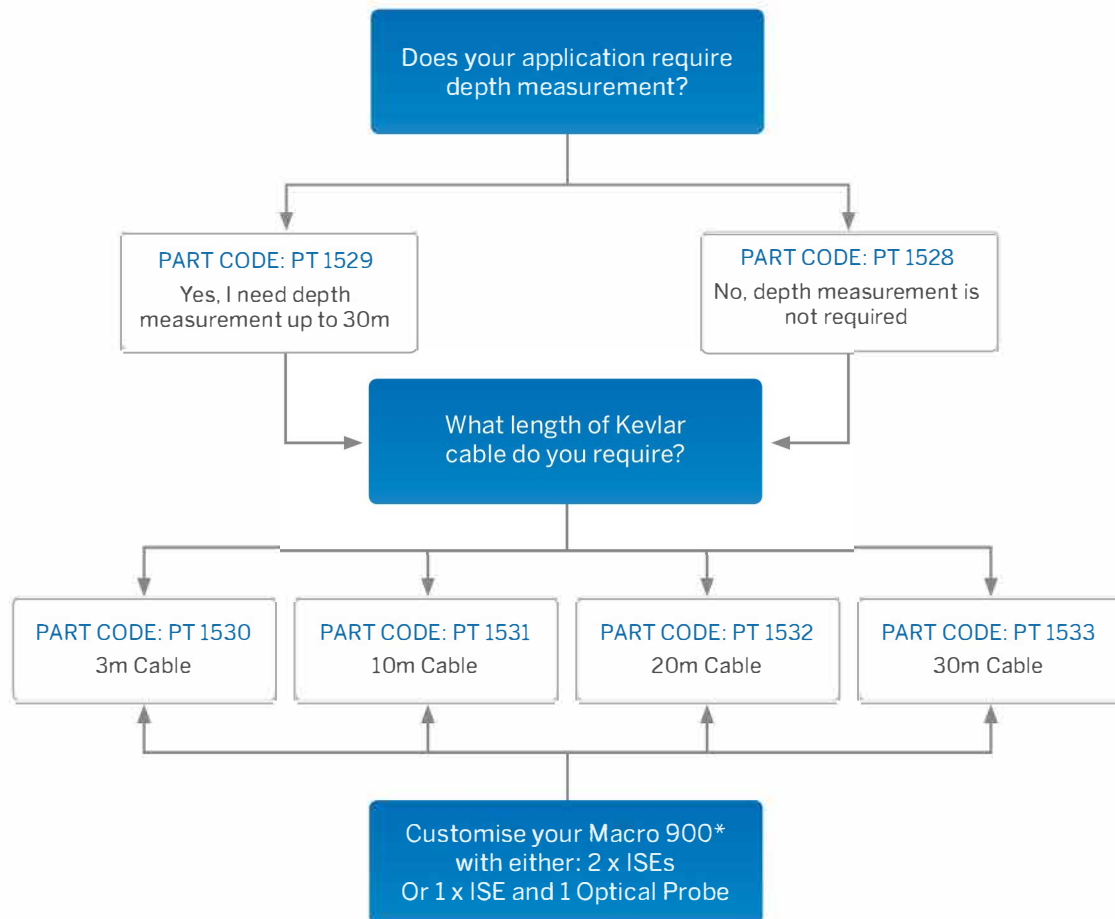

## make my MACRO

PART CODE: PT 1401

### Macro 900 meter

Integral GPS and atmospheric pressure monitoring supplied in an IP67 heavy duty case with foam insert.

ISEs	PART CODES
Ammonium/Ammonia	PT 1541
Nitrate	PT 1542
Chloride	PT 1543
Calcium	PT 1544
Fluoride	PT 1545

Optical Probes	PART CODES
Turbidity	PT 1551
Blue-Green Algae (fresh)	PT 1552
Blue-Green Algae (saline)	PT 1553
Rhodamine Water Tracer	PT 1554
Fluorescein Water Tracer	PT 1555
Chlorophyll	PT 1556
Refined Oil (Hydrocarbons)	PT 1557

\* Probes can be easily be swapped in and out but only two probes can be fitted at any one time (and a maximum of one optical probe at a time)