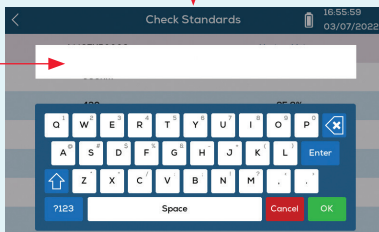

## Lumiso Pooltest Expert

Check Standards

Les standards de vérification

Estándares de comprobación

使用检查盒

Thank you for choosing these Lumiso Check Standards from Palintest. Together with the enclosed certificate they provide a simple means of verifying the performance of your instrument.

## Input the certificate details on to the instrument

This only needs to be done once by entering the 16 digit code from the certificate.

#B#j 6Pk+ z9C# #t\*4

Assigned Values

Updated Values